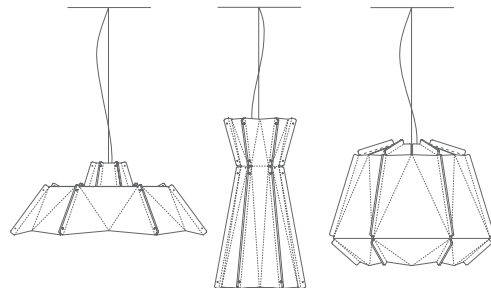

bernabeifreeman

www.bernabeifreeman.com.au