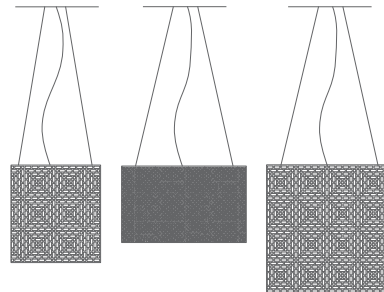

Crisscross light

Pendant lights with perforated 'woven' design, providing medium lighting level and decorative shadows.

Dimensions:

Small 460dia x 510h mm
Disk 650dia x 400h mm
Large 650dia x 670h mm

Available in gloss powdercoat finishes including red, orange, yellow, white, black or custom.